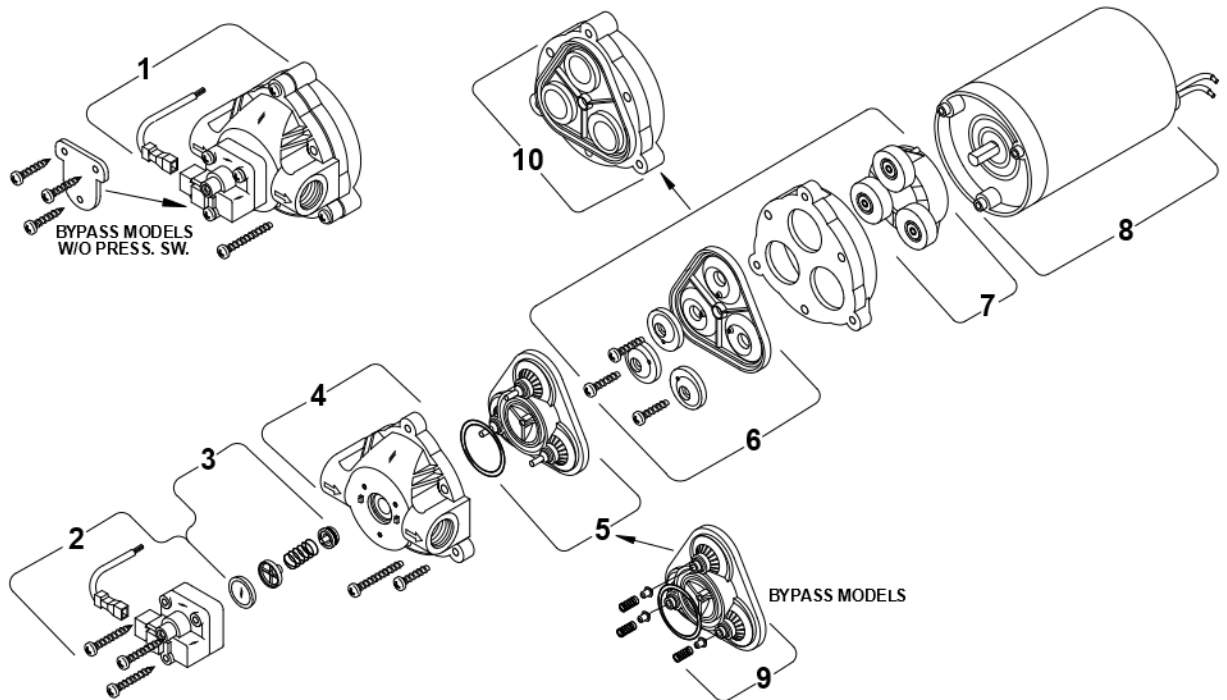

SHURflo

KITS FOR MODEL 8008-943-839

1) Complete Pump Head	94-380-17
2) Switch Assembly	94-375-20
3) Check Valve Assembly	94-374-09
4) Upper Housing	94-379-01
5) Valve Assembly (Standard)	94-390-06
6) Diaphragm	NA
7) Drive Assembly	NA
8) Motor	11-105-66
9) Valve Assembly (Bypass)	NA
10) Solid Diaphragm/Drive Assembly	94-385-32